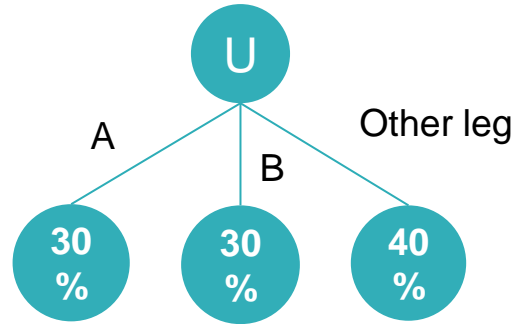

4. Car Fund (5%)

Car Fund (5%)

Total Team Business 15000BV

Leg 1	LEG 2	Other LEG
30%	30%	40%