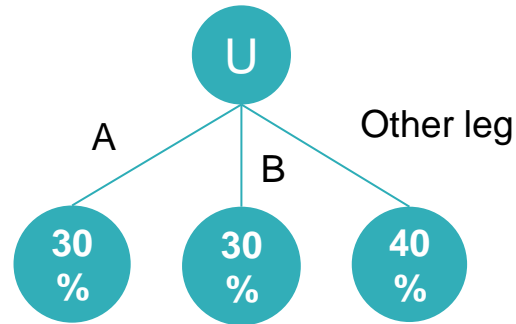

1. Self Repurchase

Self Repurchase Bonus 10%

2. Team Repurchase

| Level | Percentage (%) |
|-------|----------------|
| 1 | 10 |
| 2 | 5 |
| 3 | 5 |
| 4 | 3 |
| 5 | 3 |
| 6 | 3 |
| 7-10 | 2 |
| 11-15 | 1 |
| 16-21 | 0.5 |

Note : Weekly 500 Pv Self Repurchase

3. Education /Travel Fund

Education /Travel Fund (15%)

Total Team Business 5000BV

| Leg 1 | LEG 2 | Other LEG |
|-------|-------|-----------|
| 30% | 30% | 40% |

4. Car Fund (5%)

6. Franchisee Bonus

10 % of BV On Stack Purchase

6. Team Bonus Income

| SR NO. | Left | Right | Total Income | Rank |
|--------|------|---------------------|----------------|------------------|
| 1 | 10 | 10 | 1500 | Star |
| 2 | 30 | 30 | 3000 | Silver |
| 3 | 70 | 70 | 6000 | Gold |
| 4 | 150 | 150 | 12000 | Platinum |
| 5 | 310 | 310 | 24000 | Emerald |
| 6 | 560 | 560 | 37000 | Ruby |
| 7 | 1060 | 1060 | 70000 | Diamond |
| 8 | 2060 | 2060 | 1,40,000 | Blue Diamond |
| 9 | 3560 | 3560 | 2,10,000 | Royal Diamond |
| 10 | 5560 | 5560 | 3,00,000 | Crown Diamond |
| 11 | 9560 | 9560 | 6,00,000 | Sapphire Diamond |
| | | Total Income | 1403500 | |