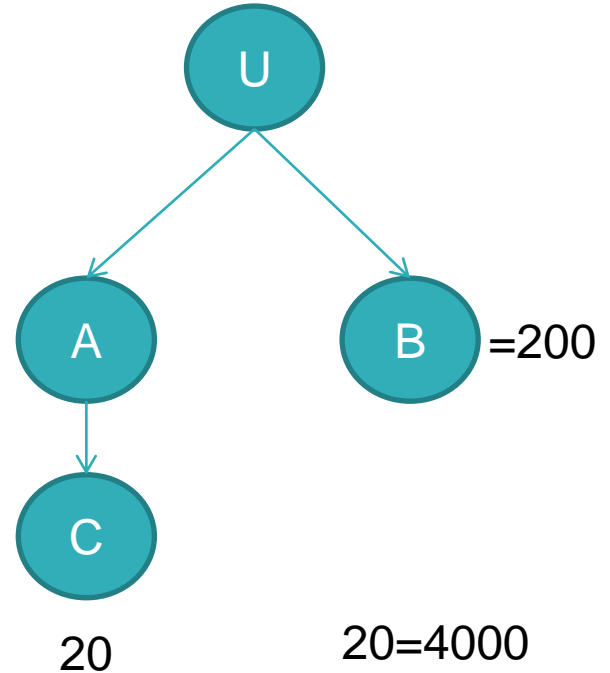

1. Spot Income

**Get Rs- 700/-
Spot Income**

2. Pair Matching Income

9 am to 9 pm 20 Bv = 4000

9 pm to 9 am 20 Bv = 4000

8000 - Daily

56000 - Weekly

2,24,000 - Monthly 1 ID Capping income