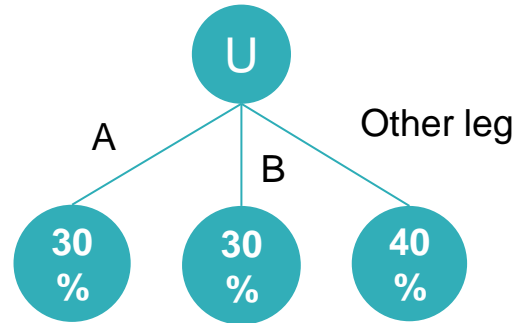

Car Fund (5%)

Total Team Business 15000BV

| Leg 1 | LEG 2 | Other LEG |
|-------|-------|-----------|
| 30% | 30% | 40% |

5. House Fund

House Fund (5%)

Total Team Business 50000BV

| Leg 1 | LEG 2 | Other LEG |
|-------|-------|-----------|
| 30% | 30% | 40% |

6. Franchisee Bonus

10 % of BV On Stack Purchase

6. Team Bonus Income

| SR NO. | Left | Right | Total Income | Rank |
|--------|------|---------------------|----------------|------------------|
| 1 | 10 | 10 | 1500 | Star |
| 2 | 30 | 30 | 3000 | Silver |
| 3 | 70 | 70 | 6000 | Gold |
| 4 | 150 | 150 | 12000 | Platinum |
| 5 | 310 | 310 | 24000 | Emerald |
| 6 | 560 | 560 | 37000 | Ruby |
| 7 | 1060 | 1060 | 70000 | Diamond |
| 8 | 2060 | 2060 | 1,40,000 | Blue Diamond |
| 9 | 3560 | 3560 | 2,10,000 | Royal Diamond |
| 10 | 5560 | 5560 | 3,00,000 | Crown Diamond |
| 11 | 9560 | 9560 | 6,00,000 | Sapphire Diamond |
| | | Total Income | 1403500 | |